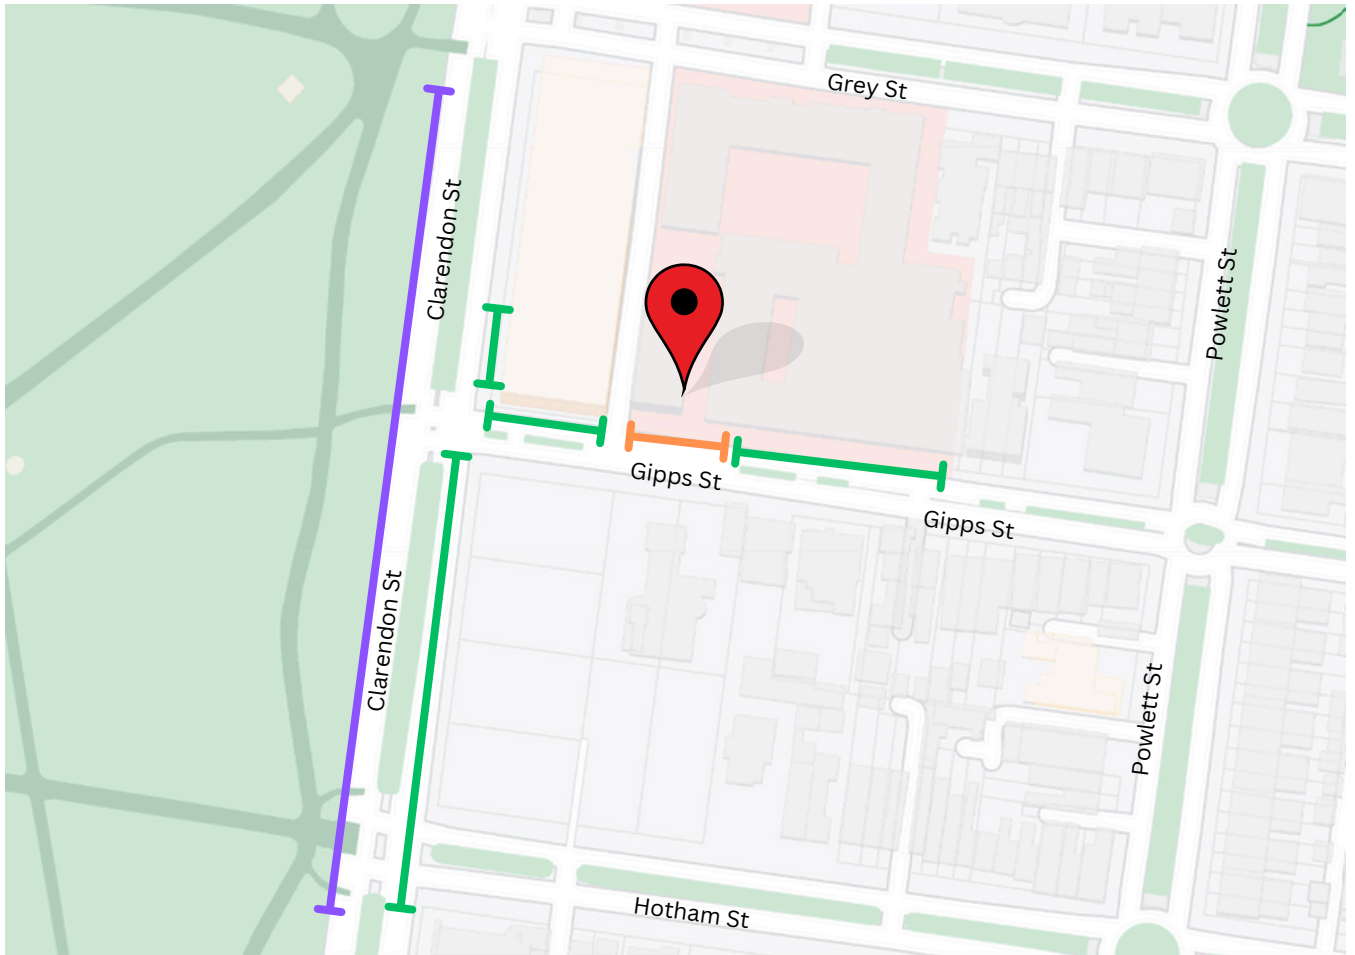

Parking Information

St Francis Building
Suite 48, Level 4
166 Gipps St
East Melbourne VIC 3002

FREE 1hr Parking

PAID 2hr Parking (\$4.40/hr)

FREE 2hr Disabled Parking (2 car parks)